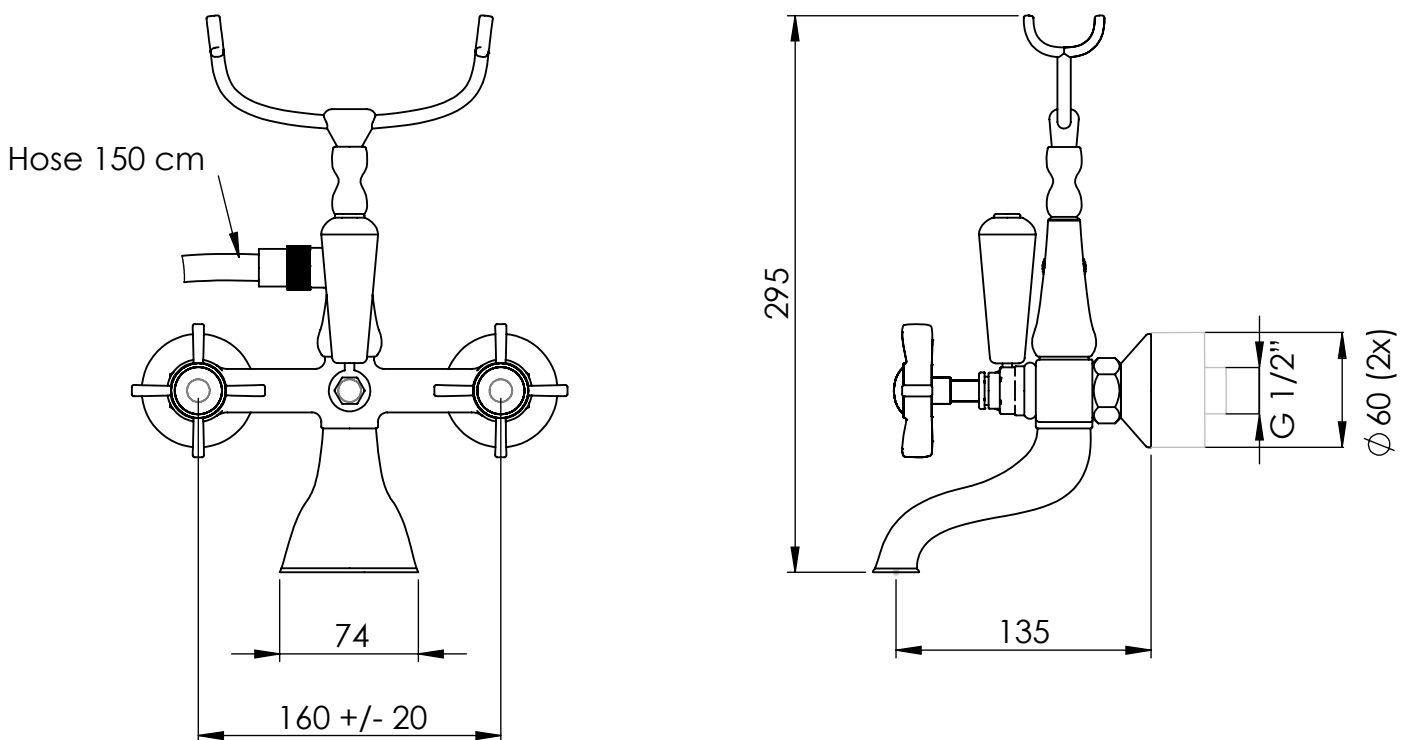

Bath/shower mixer - Wall mounted

Art: NGT701WM	Tolerance: $\pm 2\%$
Material: Brass	Scale: $1/4$
Finish: Chrome, Nickel, Brushed nickel, Gold, Polished brass, Old brass	Box size:
	Weight:

This drawing is property of Kenny&Mason, it may not be reproduced or transmitted to third parties without authorization. Drawings not to scale - All dimensions are nominal (mm) - We reserve the right to alter specifications without notice.