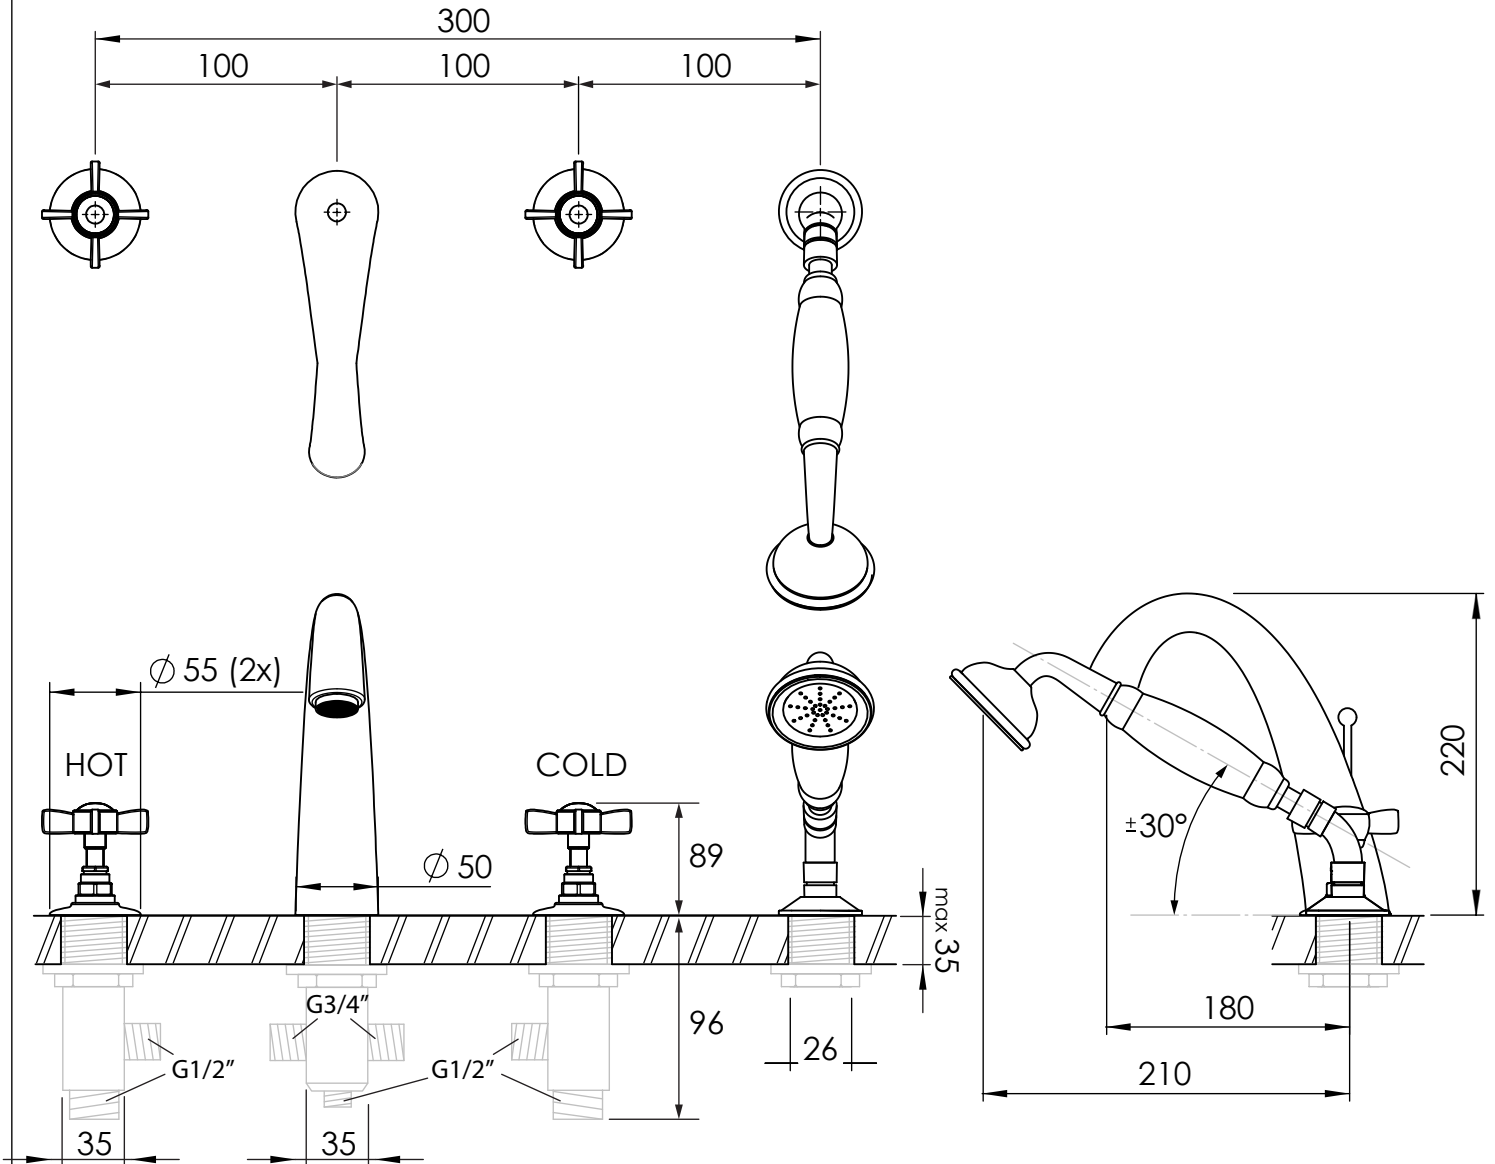

4-hole bath set

Art: **NGT702**

Tolerance: $\pm 2\%$

Material:
Brass

Scale: 1/5

Finish:
Chrome, Nickel, Brushed nickel,
Gold, Polished brass, Old brass

Box size:

Weight:

This drawing is property of Kenny&Mason, it may not be reproduced or transmitted to third parties without authorization. Drawings not to scale - All dimensions are nominal (mm) - We reserve the right to alter specifications without notice.